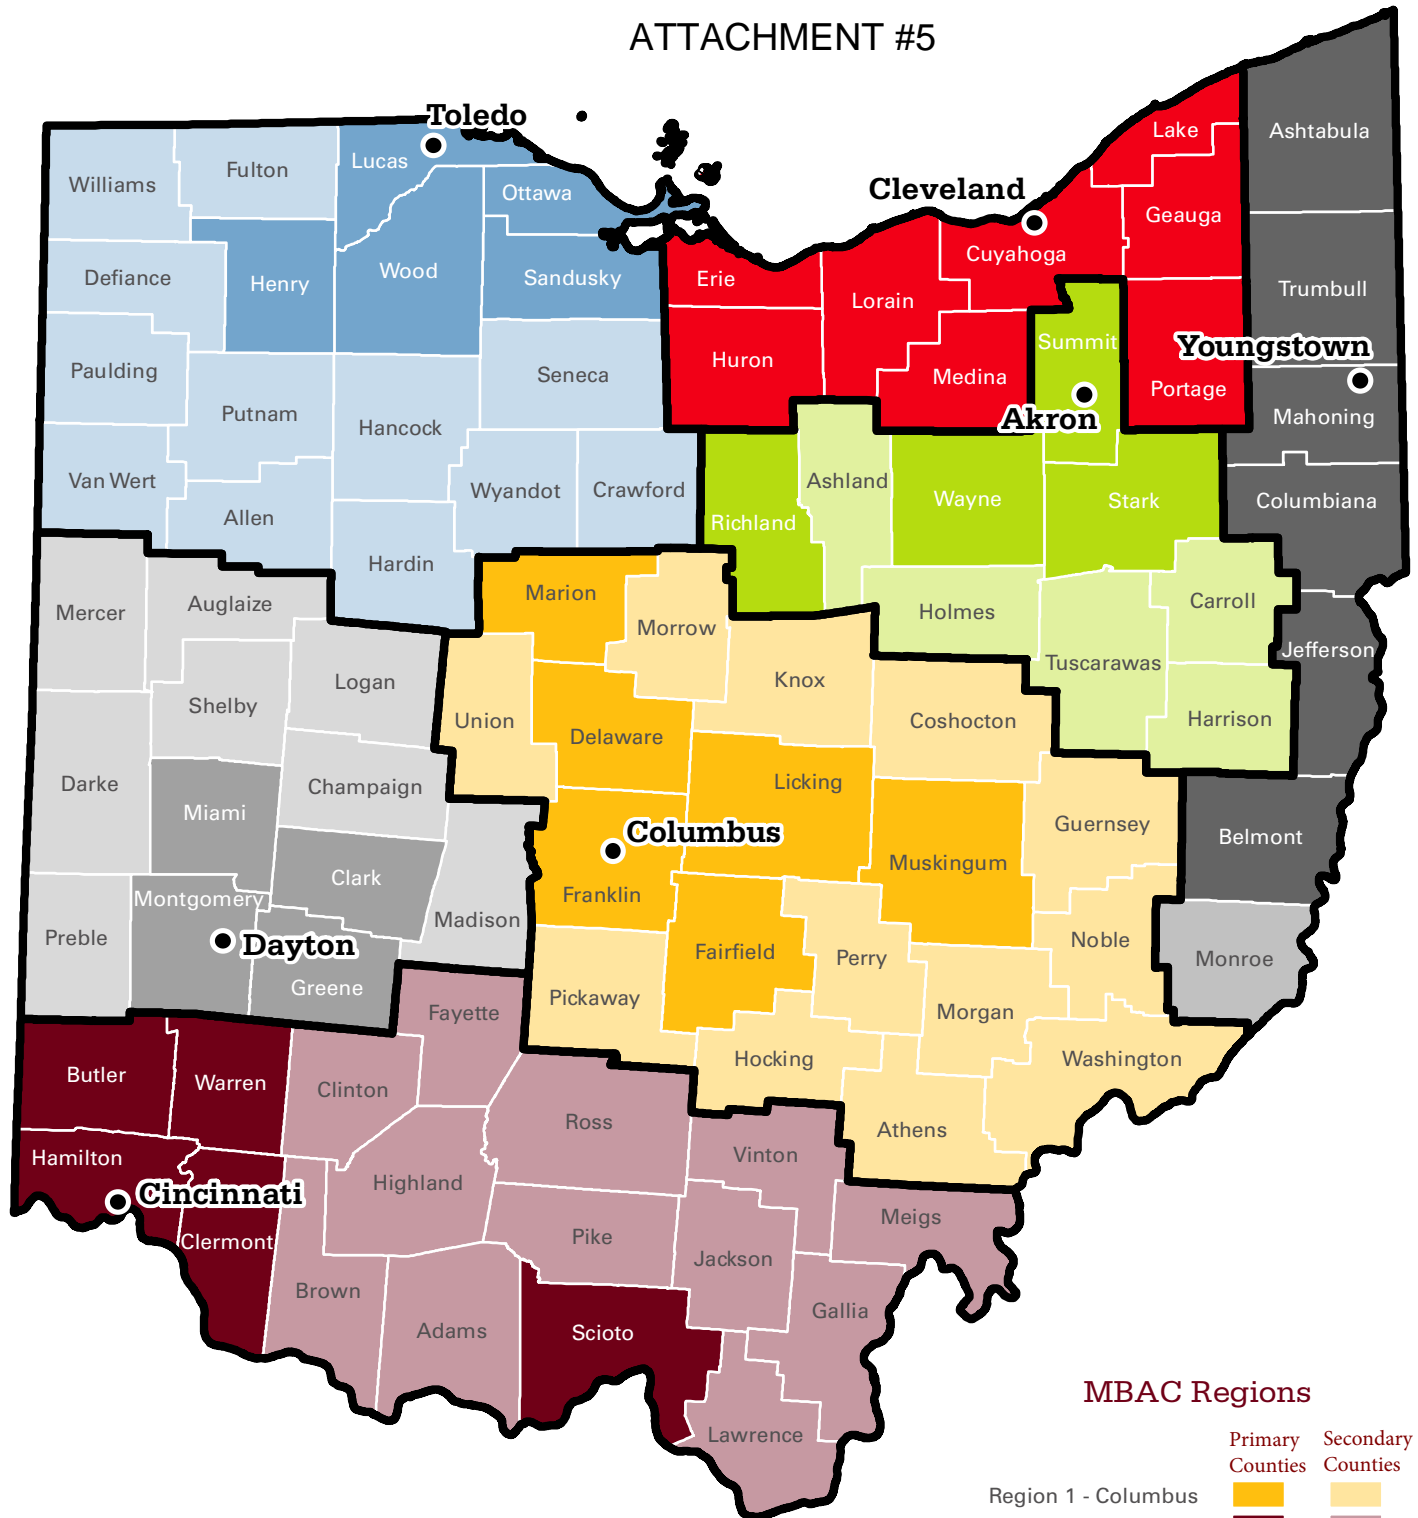

Minority Business Assistance Centers

ATTACHMENT #5

MBAC Regions

	Primary Counties	Secondary Counties
Region 1 - Columbus	Yellow	Light Yellow
Region 2 - Cincinnati	Dark Red	Light Red
Region 3 - Dayton	Grey	Light Grey
Region 4 - Toledo	Blue	Light Blue
Region 5 - Cleveland	Red	Light Red
Region 6 - Akron	Light Green	Lighter Green
Region 7 - Youngstown	Dark Grey	Lighter Grey